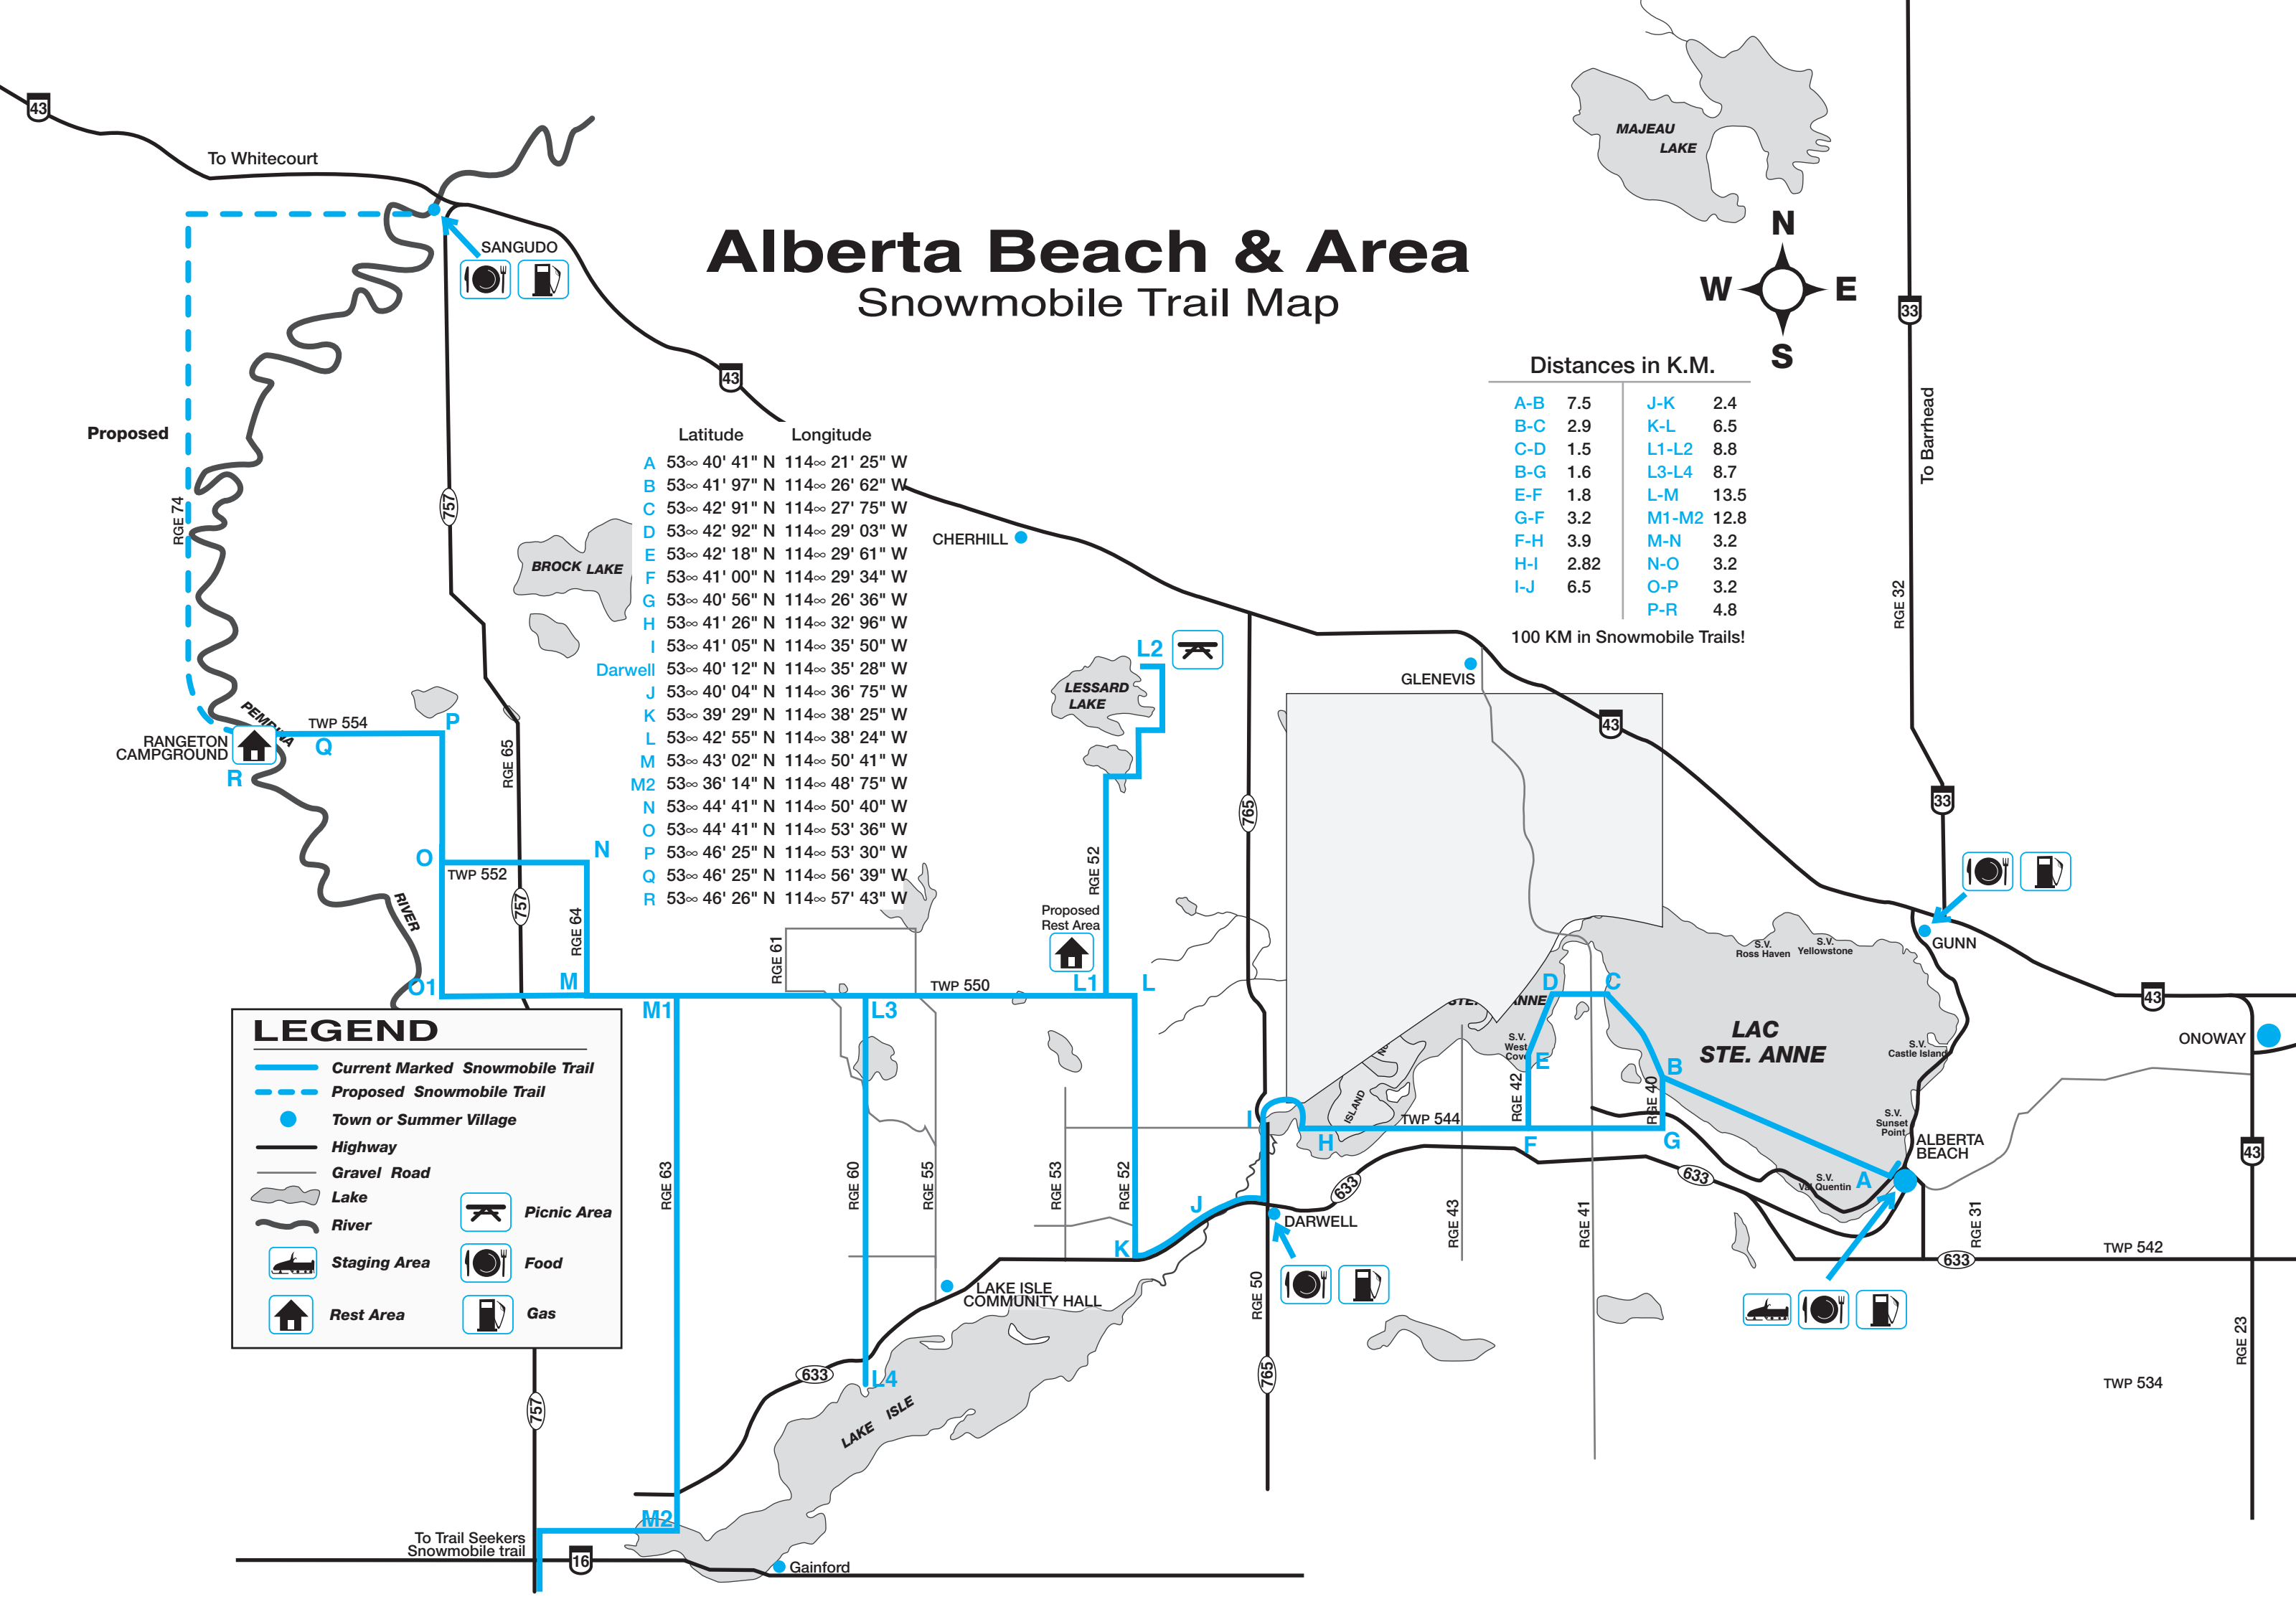

# Alberta Beach & Area Snowmobile Trail Map

Distances in K.M.

A-B	7.5	J-K	2.4
B-C	2.9	K-L	6.5
C-D	1.5	L1-L2	8.8
B-G	1.6	L3-L4	8.7
E-F	1.8	L-M	13.5
G-F	3.2	M1-M2	12.8
F-H	3.9	M-N	3.2
H-I	2.82	N-O	3.2
I-J	6.5	O-P	3.2
		P-R	4.8

100 KM in Snowmobile Trails!

	Latitude	Longitude
A	53° 40' 41" N	114° 21' 25" W
B	53° 41' 97" N	114° 26' 62" W
C	53° 42' 91" N	114° 27' 75" W
D	53° 42' 92" N	114° 29' 03" W
E	53° 42' 18" N	114° 29' 61" W
F	53° 41' 00" N	114° 29' 34" W
G	53° 40' 56" N	114° 26' 36" W
H	53° 41' 26" N	114° 32' 96" W
I	53° 41' 05" N	114° 35' 50" W
Darwell	53° 40' 12" N	114° 35' 28" W
J	53° 40' 04" N	114° 36' 75" W
K	53° 39' 29" N	114° 38' 25" W
L	53° 42' 55" N	114° 38' 24" W
M	53° 43' 02" N	114° 50' 41" W
M2	53° 36' 14" N	114° 48' 75" W
N	53° 44' 41" N	114° 50' 40" W
O	53° 44' 41" N	114° 53' 36" W
P	53° 46' 25" N	114° 53' 30" W
Q	53° 46' 25" N	114° 56' 39" W
R	53° 46' 26" N	114° 57' 43" W

### LEGEND

- Current Marked Snowmobile Trail
- Proposed Snowmobile Trail
- Town or Summer Village
- Highway
- Gravel Road
- Lake
- River
- Picnic Area
- Food
- Staging Area
- Rest Area
- Gas

Proposed

To Whitecourt

To Barrhead

To Gunns

To Trail Seekers Snowmobile trail